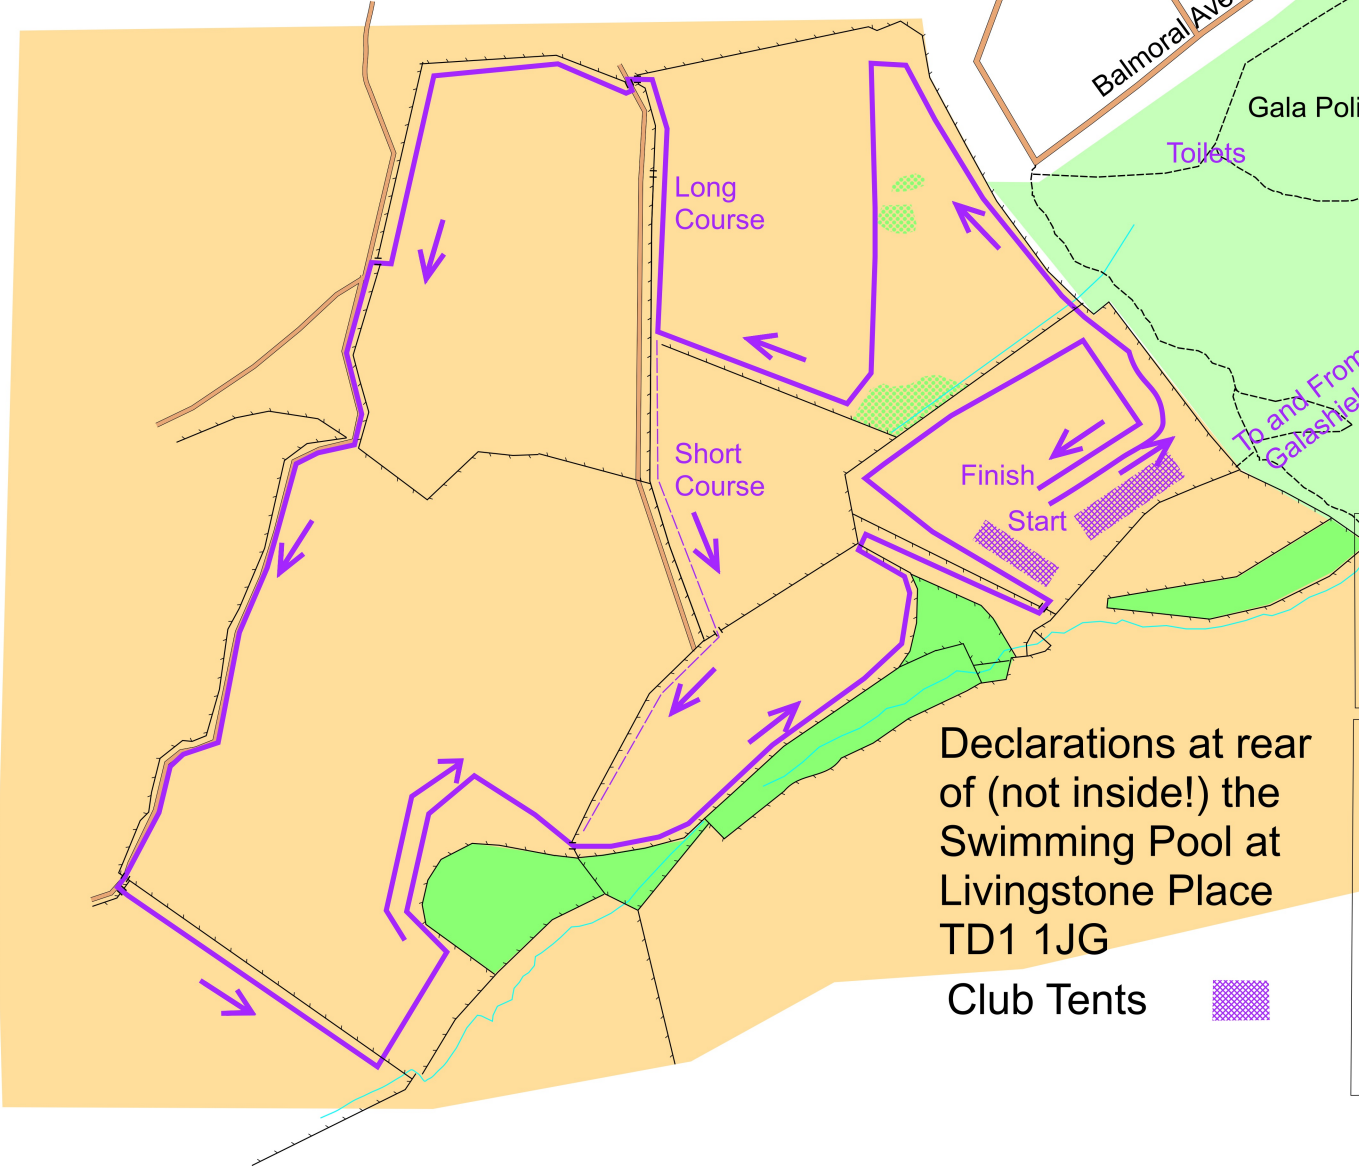

East District XC Relays  
 Saturday 1st October 2022  
 Mossilee, Galashiels,

Registration

0 250m

Declarations at rear  
 of (not inside!) the  
 Swimming Pool at  
 Livingstone Place  
 TD1 1JG

Club Tents

Long Course ~4.00 km  
 Short Course ~2.50 km  
 Courses run anti-clockwise.

Race	Start	Distance
Young Females	1200	3x2500m
Young Males	1240	3x2500m
Senior / Junior / Masters Women	1320	3x4000m
Senior / Junior / Masters Men	1420	4x4000m